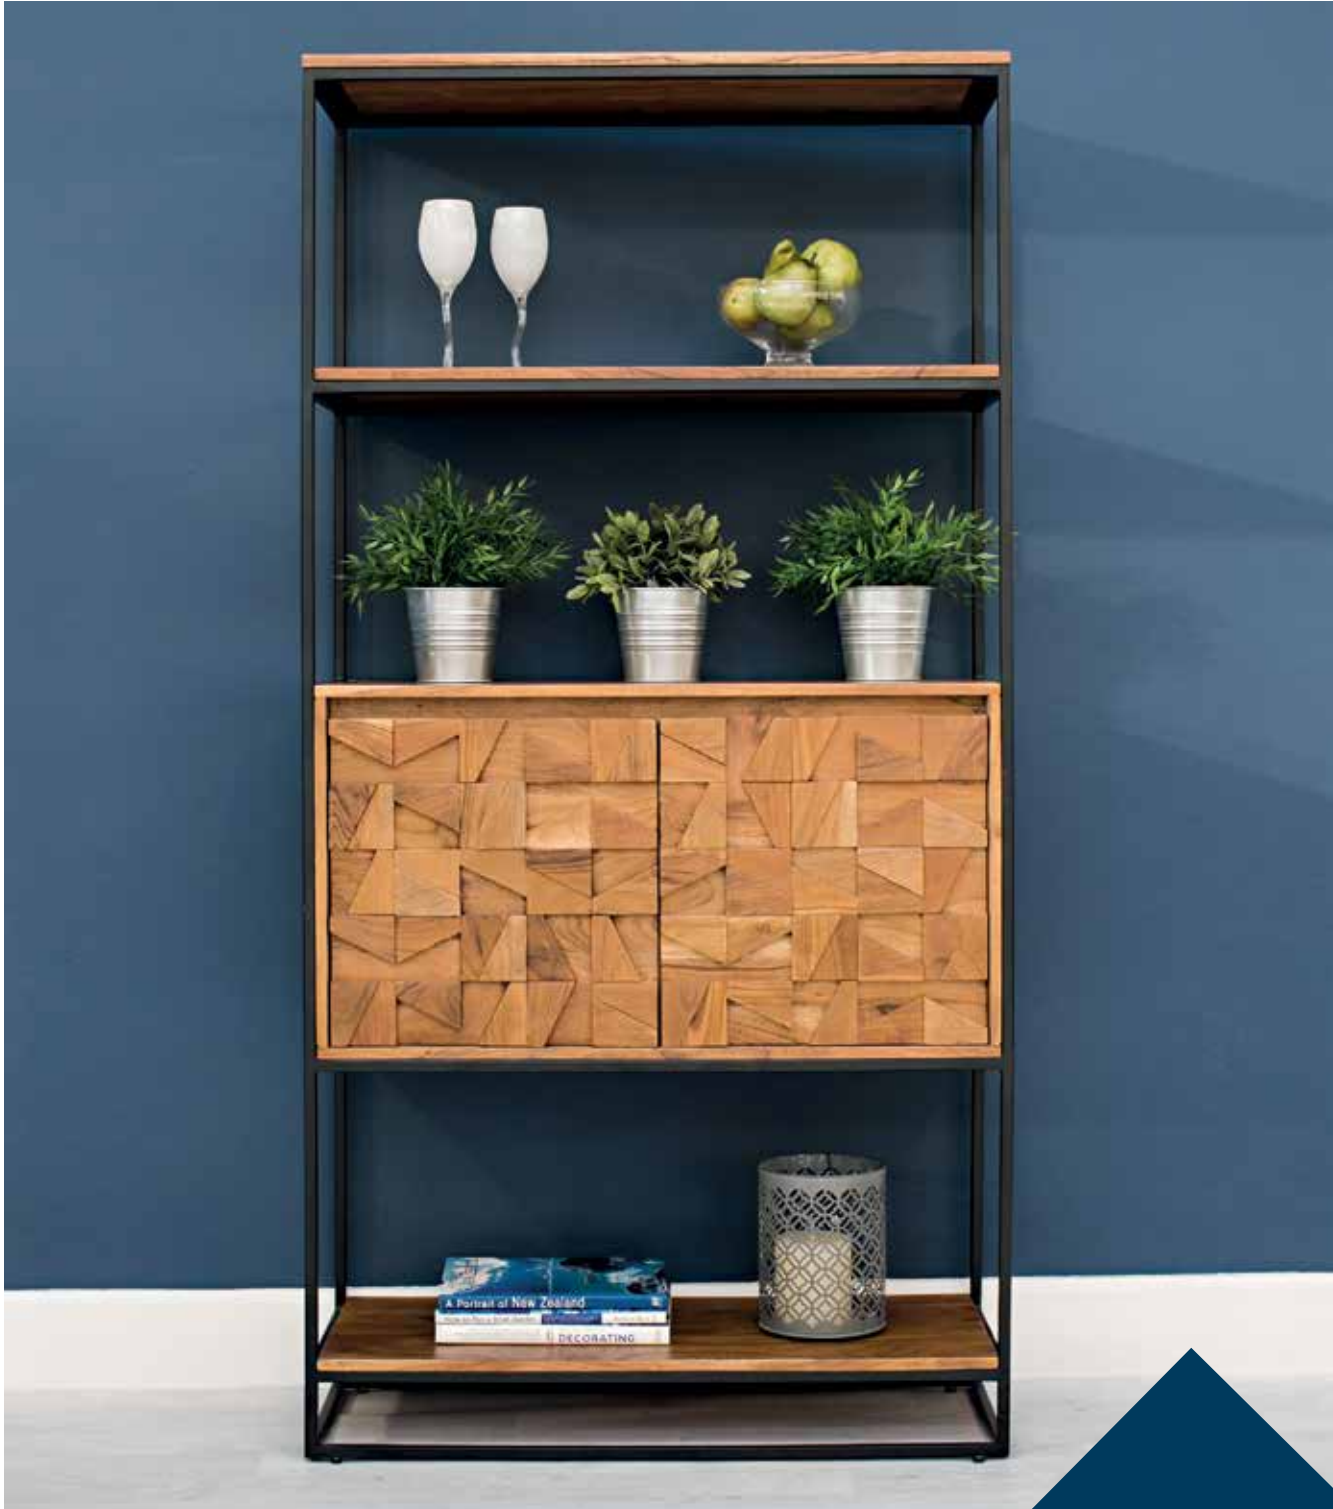

# Axis Occasional

Code  
AXI-001

Product  
Axis Bookcase

# Axis Occasional

Axis has a cool loft living vibe with its black metal framing and carved Acacia wood. The block design is carved in such a way to offer different levels and shapes which add interest and allow the light to highlight different sections. There are a host of different pieces to work throughout the home.