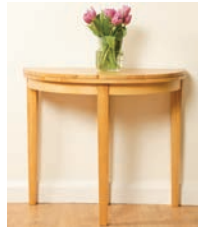

Traditional & Stylish Hardwood Dining

Created from solid hardwood in light oak, this collection offers exceptional value for money with a build quality that is designed to last. A wide choice of dining sets, ideal for apartment style living or where space is at a premium.

oak dining chair H93cm
Solid wood/black
faux leather seatpad

dark oak dining chair H93cm
Solid wood/black faux leather
seatpad

*spindleback
dining chair* H93cm
Solid wood

round drop leaf dining table
H75 W91 L61 ext. to 91cm

1x6 dining table
H75 W80 L140cm

oval drop leaf dining table
H75 W80 L107-135cm

large round dining table
H77 Dia.107cm

half moon dining table (light)
H76 W45 ext to Dia.90cm

1x4 dining table
H75 W70 L110cm