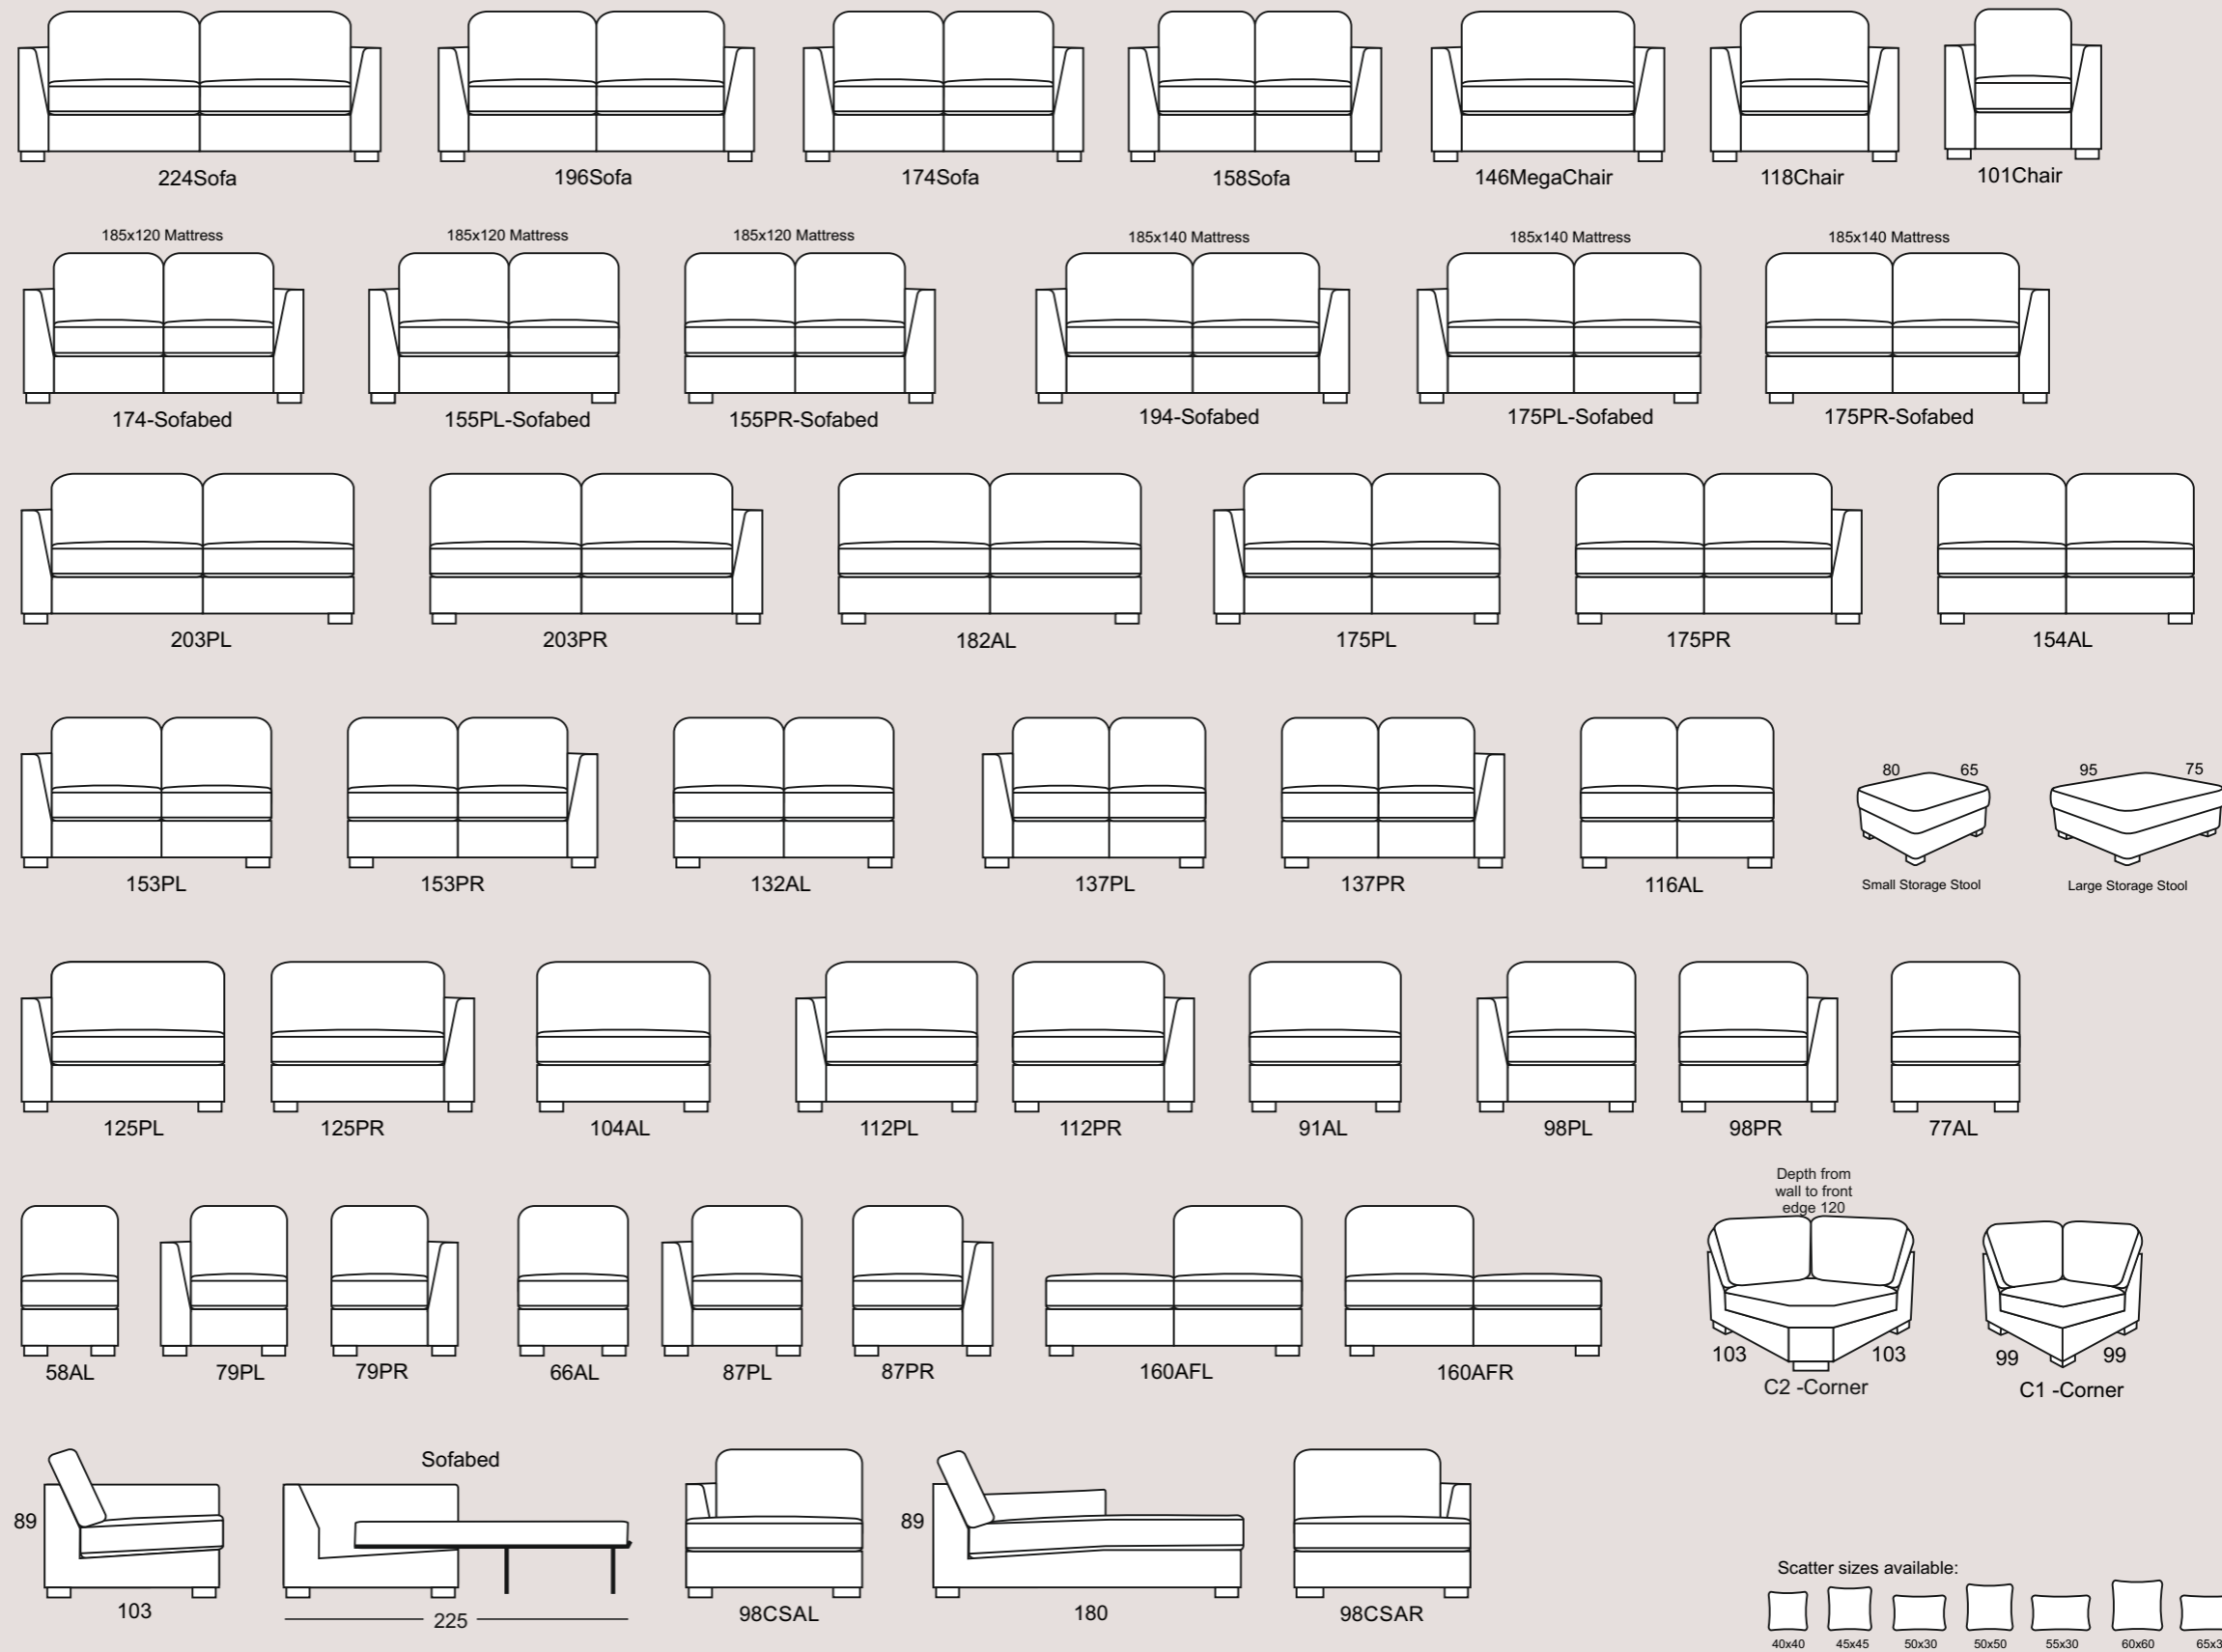

Available in a wide selection of fabrics, colours and designs

Choices of sofa size

Complete modular range

*See over for more...*

Available in a wide selection of fabrics, colours and designs

Choices of sofa size

Complete modular range

All dimensions are approximate.  
Please allow tolerance of +/- 25mm (1")

**SPECIFICATIONS:**

- Seat Suspension – Serpentine spring system
- Back Suspension – Elasticated webbing
- Seat Cushions – High elastic foam core with a multi-baffled, fibre-filled duvet wrap on both sides
- Back Cushions – Classic Back: High quality fibre  
Premium Back: Feather and fibre mix
- Feet – Dark , Light , Black Finish Wood
- Model number – 0335A